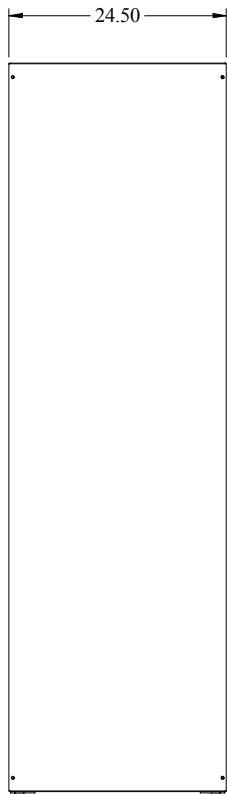

**PART No. REFK1907724**  
for more information visit  
[www.hammondmfg.com](http://www.hammondmfg.com)  
Data subject to change without notice  
Isometric drawing Not to Scale

TOP VIEW

LEFT SIDE VIEW

FRONT VIEW

SIDE CROSS SECTION

BOTTOM VIEW